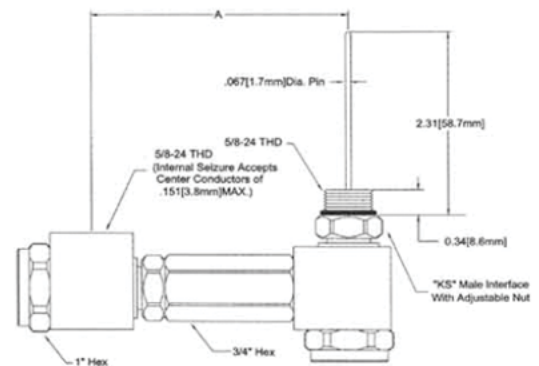

## Features

- 90° & 180° Degree Adapter
- Connector Type 5/8 (KS)
- Standard Quantity: 10 pcs

### 90° Adapter

MLC-90

90° adapter, 1.0"

### 180° Adapter

MLC-180

180° adapter

## Ordering Information

MLC - x

90° or 180° Adapter