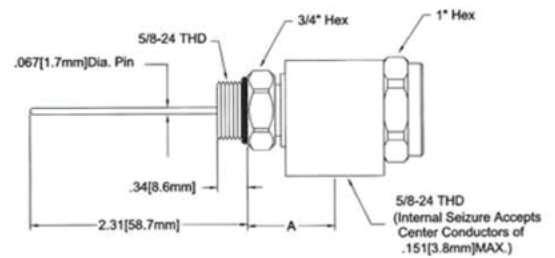

90° & 180° ADAPTERS [MLC-x]

Cable Products, Hardline Connectors

TaiTin

Features

- 90° & 180° Degree Adapter
- Connector Type 5/8 (KS)
- Standard Quantity: 10 pcs

90° Adapter

MLC-90

90° adapter, 1.0"